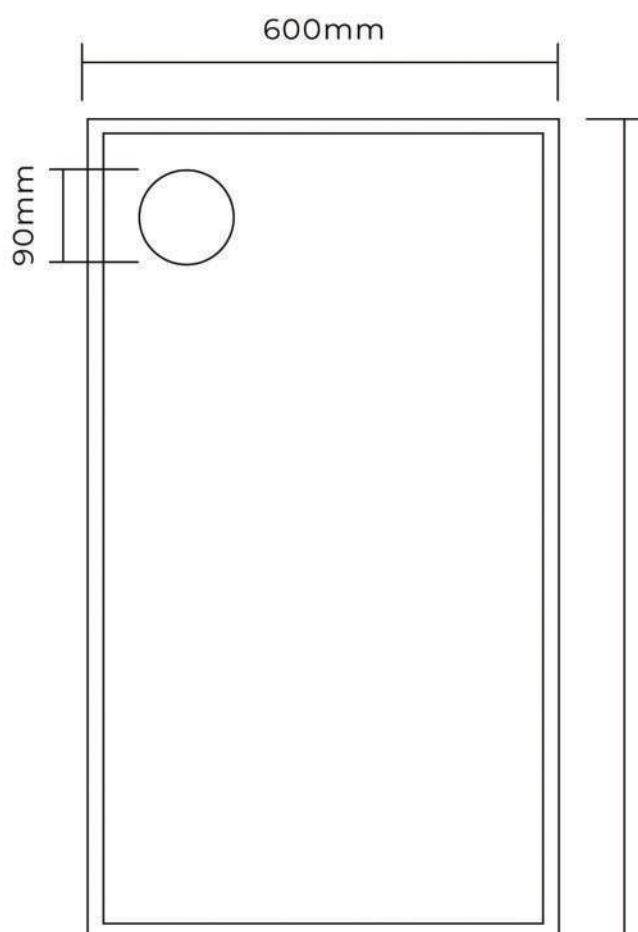

GBM-CE03H

BRILLIANT MIRROR
(P 800 mm x L 600 mm)

Thickness
4mm

Ketebalan 4mm

Tempered
Glass

Tidak mudah pecah