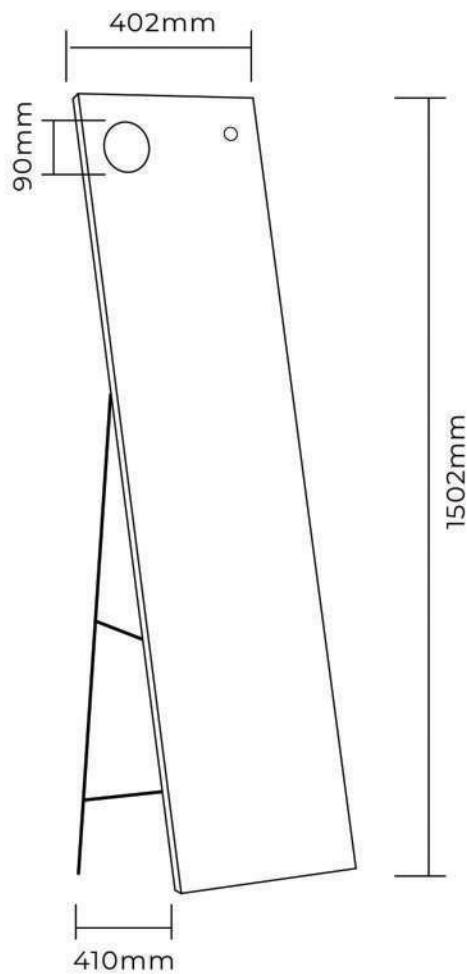

GBM-IR01

BRILLIANT MIRROR
(P 1502 mm x L 402 mm)

Thickness
4mm
Ketebalan 4mm

Tempered
Glass
Tidak mudah pecah