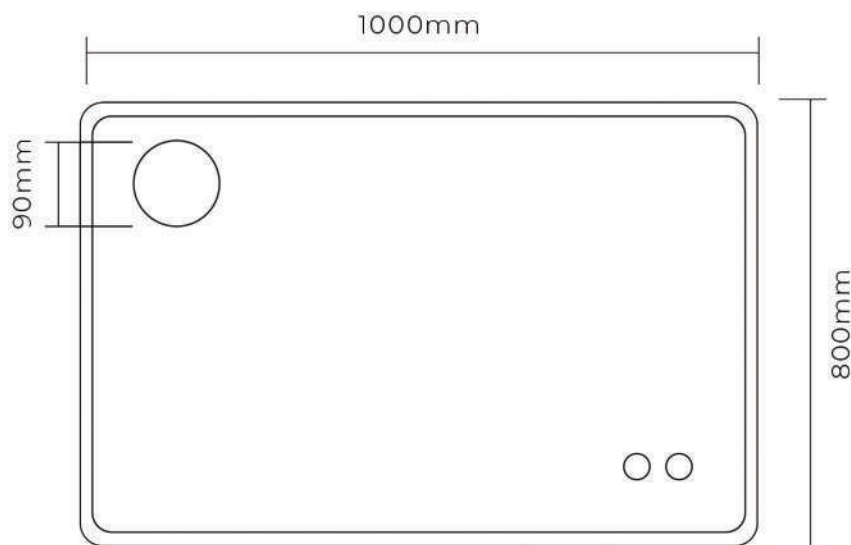

## GBM-LC14

BRILLIANT MIRROR  
(P 1000 mm x L 800 mm)

Thickness  
4mm  
*Ketebalan 4mm*

3 Colors LED  
Light (max. 50W)  
*3 warna lampu LED*

Anti-Fog  
Mirror (max. 41W)  
*Cermin anti embun*

Tempered  
Glass  
*Tidak mudah pecah*