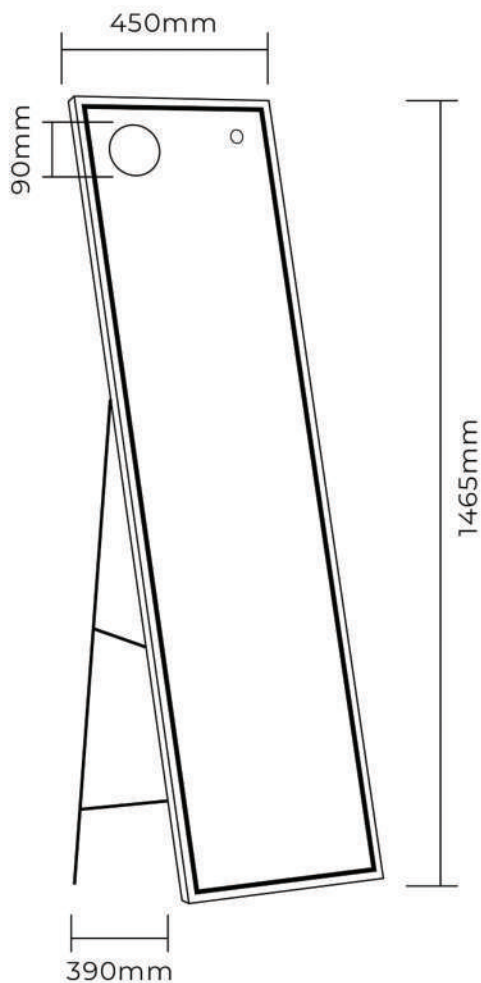

## GBM-9S03H

BRILLIANT MIRROR  
(P 1465 mm x L 450 mm)

Thickness  
4mm

*Ketebalan 4mm*

Tempered  
Glass

*Tidak mudah pecah*

3 Colors LED  
Light (max. 25W)

*3 warna lampu LED*