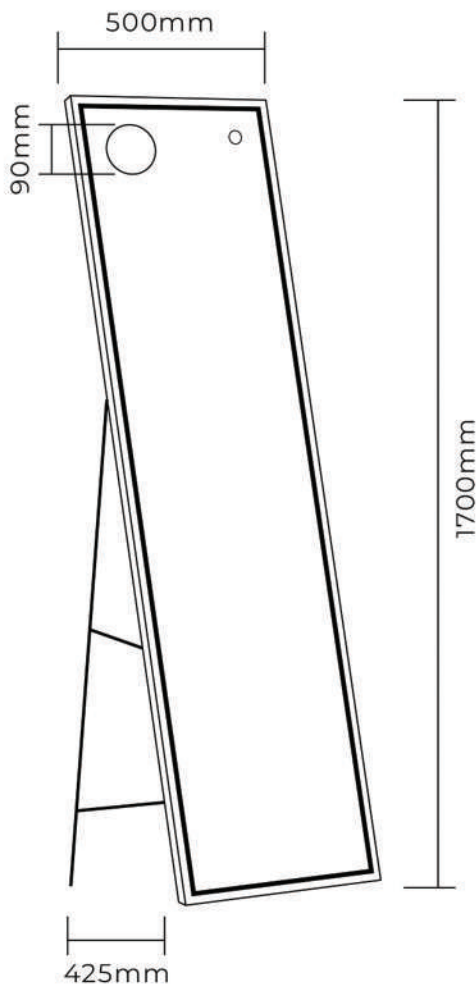

## GBM-9S05H

BRILLIANT MIRROR  
(P 1700 mm x L 500 mm)

Thickness  
4mm  
*Ketebalan 4mm*

Tempered  
Glass  
*Tidak mudah pecah*

3 Colors LED  
Light (max. 29W)  
*3 warna lampu LED*

Equipped with  
Electric Plug  
*Dilengkapi dengan  
stop kontak*