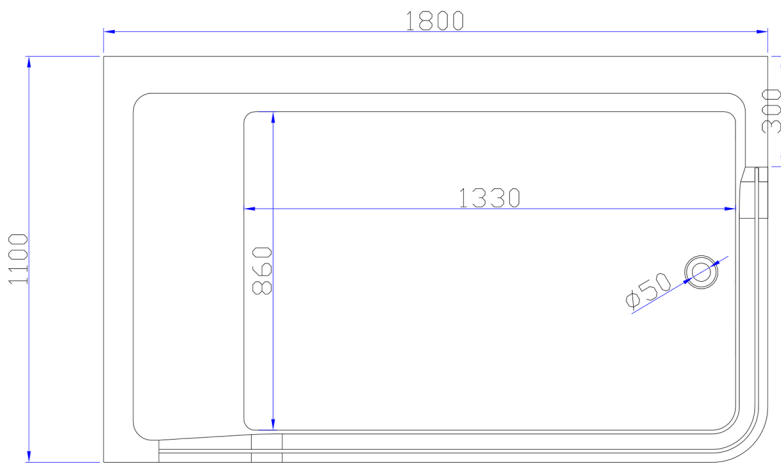

GBB78A
MASSAGE BATHTUB

IMPORTANT:

1. Draws are not to scale.
2. Measurement tolerance $\pm 10\text{mm}$.
3. We reserve the right to change the product spec without further notice.