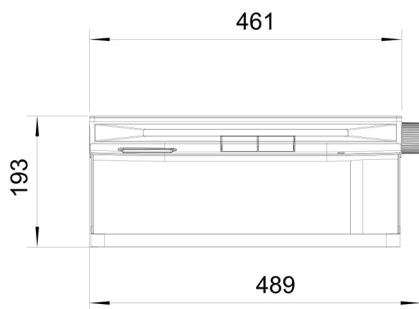

GBV1037

RAIN SHOWER SET
Three Function

GBV1037LM