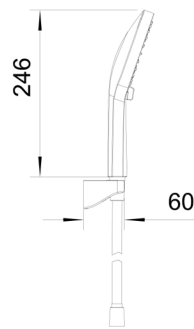

GBV1037

RAIN SHOWER SET
Three Function

GBV1037LM