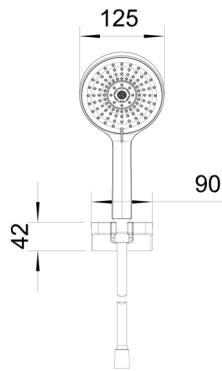

GBV1037

RAIN SHOWER SET
Three Function

GBV1037LM