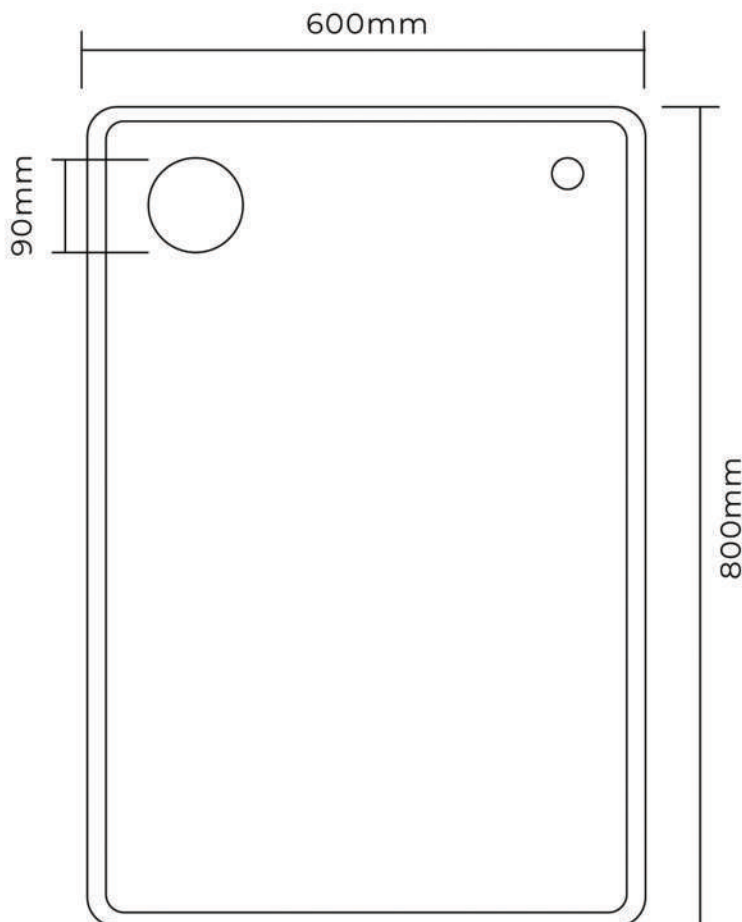

GBM-B19S

BRILLIANT MIRROR
(P 800 mm x L 600 mm)

Thickness
4mm
Ketebalan 4mm

Tempered
Glass
Tidak mudah pecah