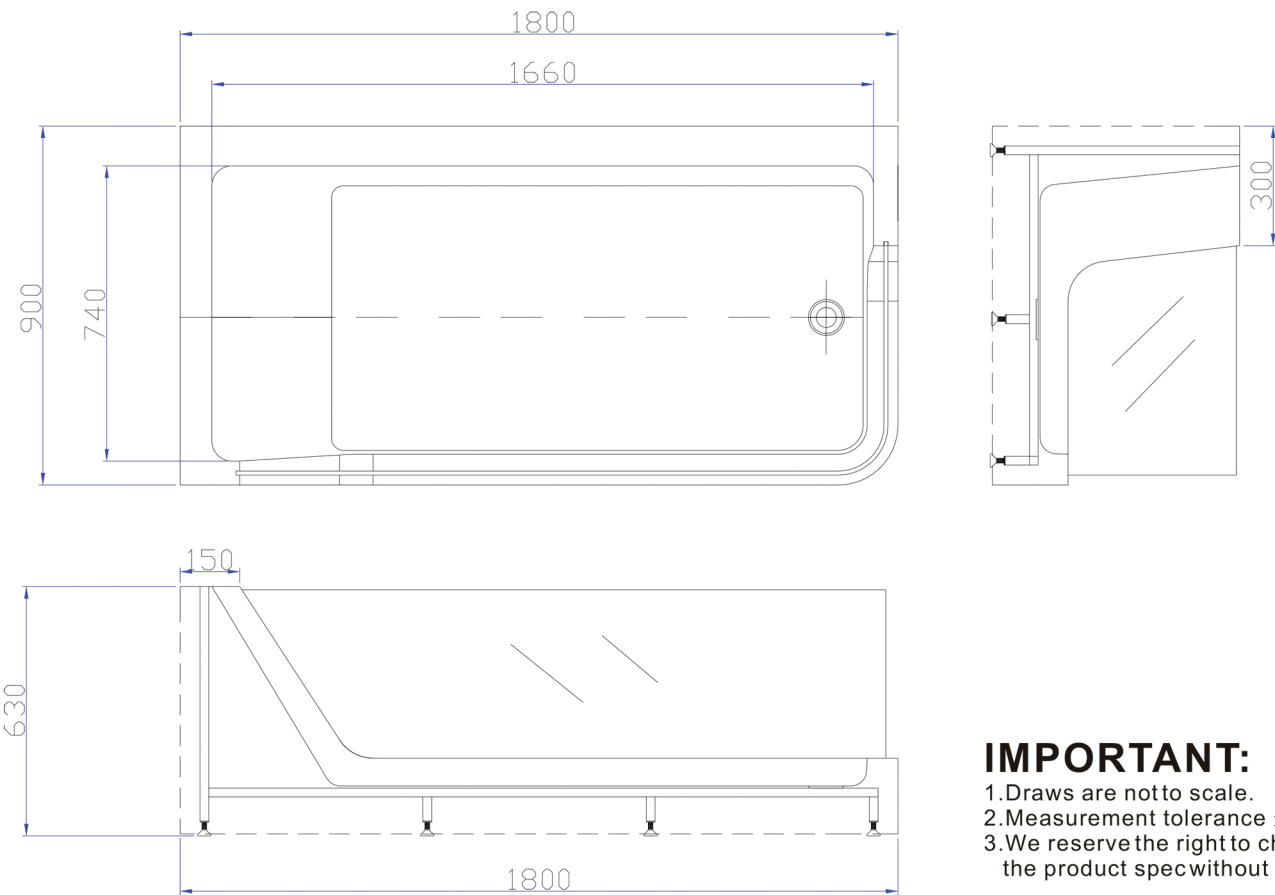

GBB78B
MASSAGE BATHTUB

IMPORTANT:

1. Draws are not to scale.
2. Measurement tolerance $\pm 10\text{mm}$.
3. We reserve the right to change the product spec without further notice.